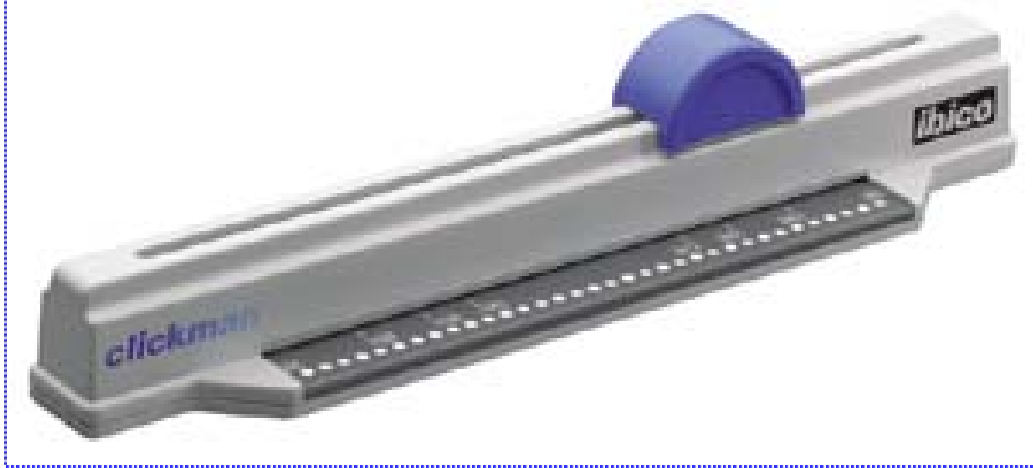

IBICO clickman – Personal Binder

Technical Specifications

Punching Binding Method	Manual / manual
Maximum Paper width	DIN A4
Punching Capacity	6 sheets 80 g paper or 1 sheet PVC 20/100
Number of Punch Holes	34
Binding Capacity	95 sheets (using 12mm ibiClicks)
Machine Weight	1.3 kg
Machine Dimensions	L360 x D85 x H85 mm
Product Code	IB270062

Features and Benefits

The perfect personal binder; quick and easy to use. Just insert your papers, slide the blue bar and your papers are perforated! Neat, round hole punching adds the perfect finish to the final document. Compact design fits easily into most desk drawers.

- Lightweight and compact design fits into most desk drawers
- An easy and economical solution
- Unique binding system with a round hole punch
- Robust ABS casing